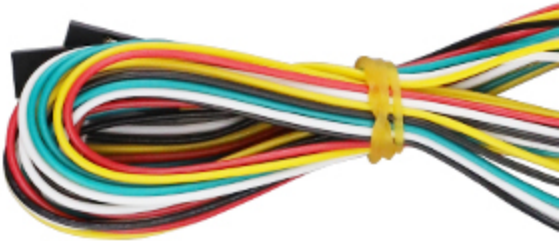

Kit 3D-Touch Auto Leveling Sensor

[Read More](#)

SKU: 3DW8TWBDCGBQ8

Price: 199.00 DH

Stock: outofstock

Categories: [Spare Parts](#)

Product Description

Product display

Sensor mounting bracket