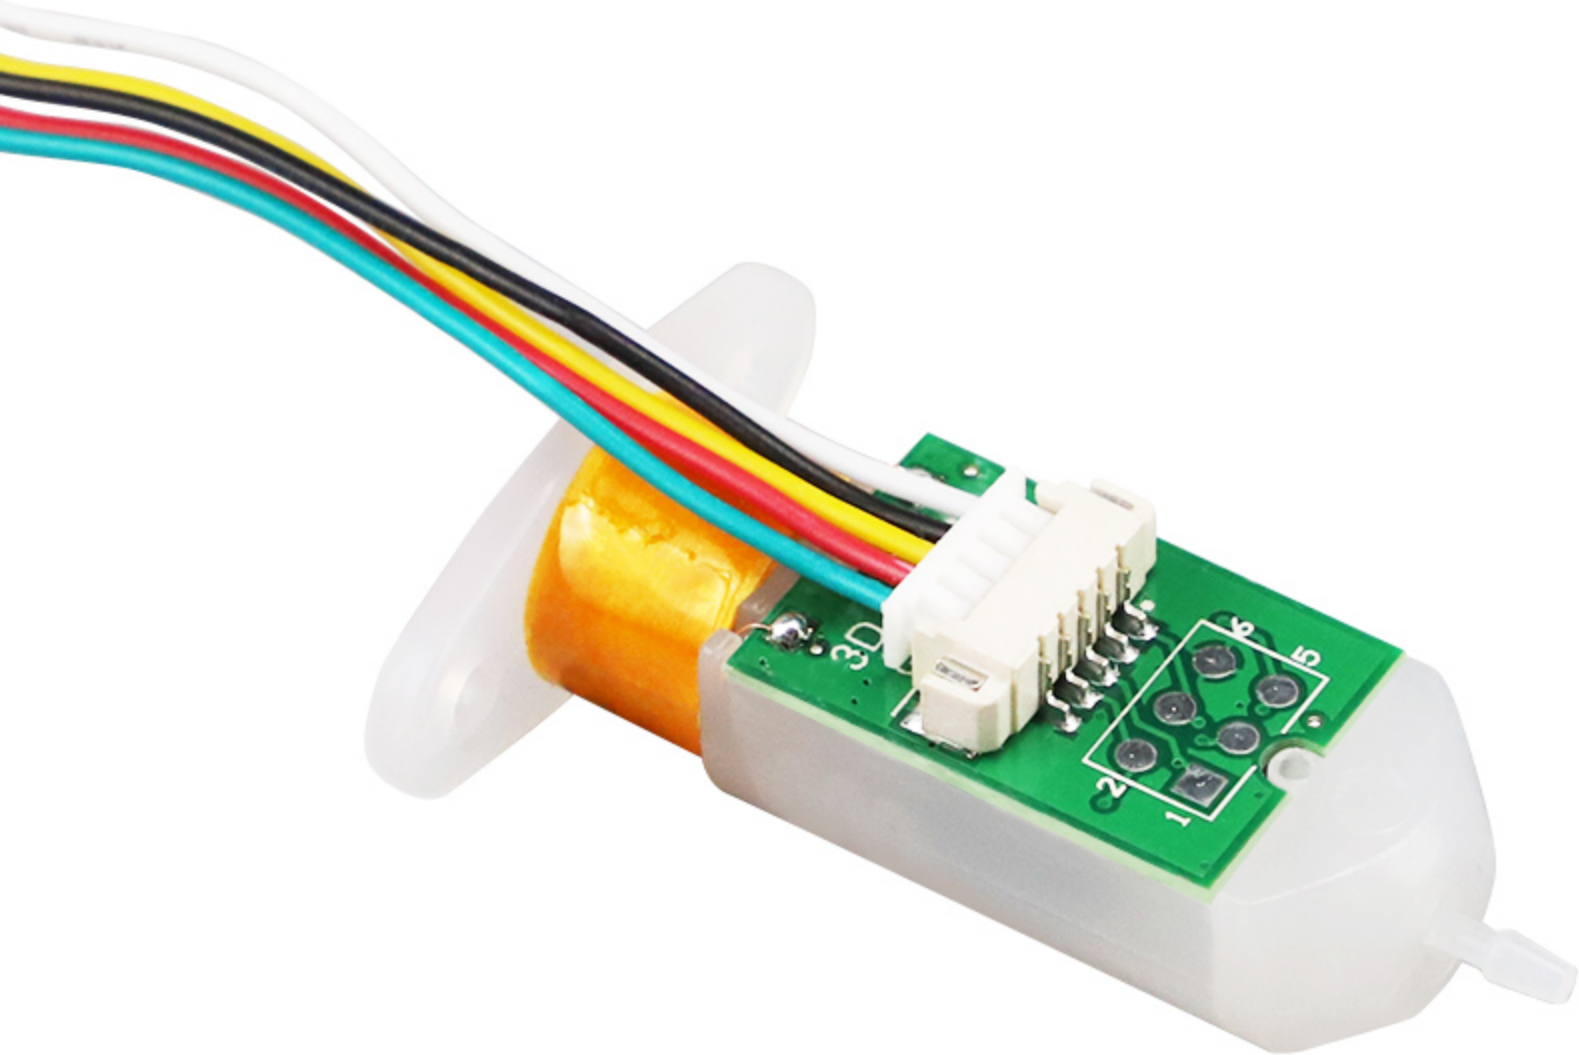

Kit 3D-Touch Auto Leveling Sensor

[Read More](#)

SKU: 3DW8TWBDCGBQ8

Price: 199.00 DH

Stock: outofstock

Categories: [Spare Parts](#)

Product Description

Product display

Sensor mounting bracket