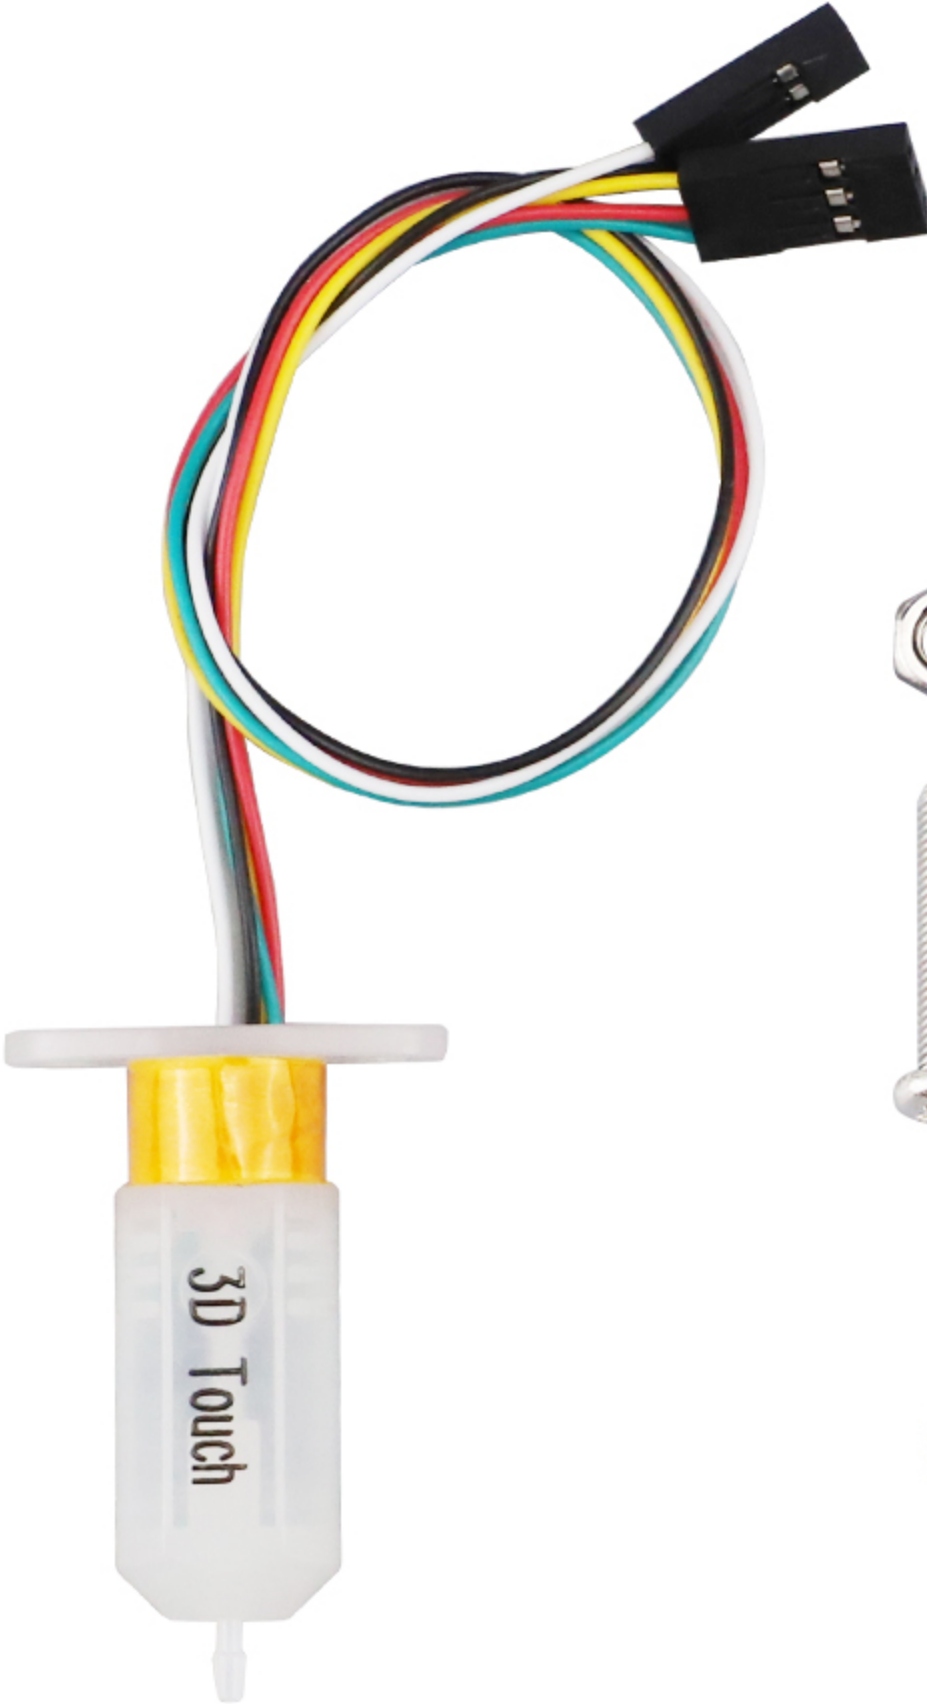

Kit 3D-Touch Auto Leveling Sensor

[Read More](#)

SKU: 3DW8TWBDCGBQ8

Price: 199.00 DH

Stock: outofstock

Categories: [Spare Parts](#)

Product Description

Product display

Sensor mounting bracket