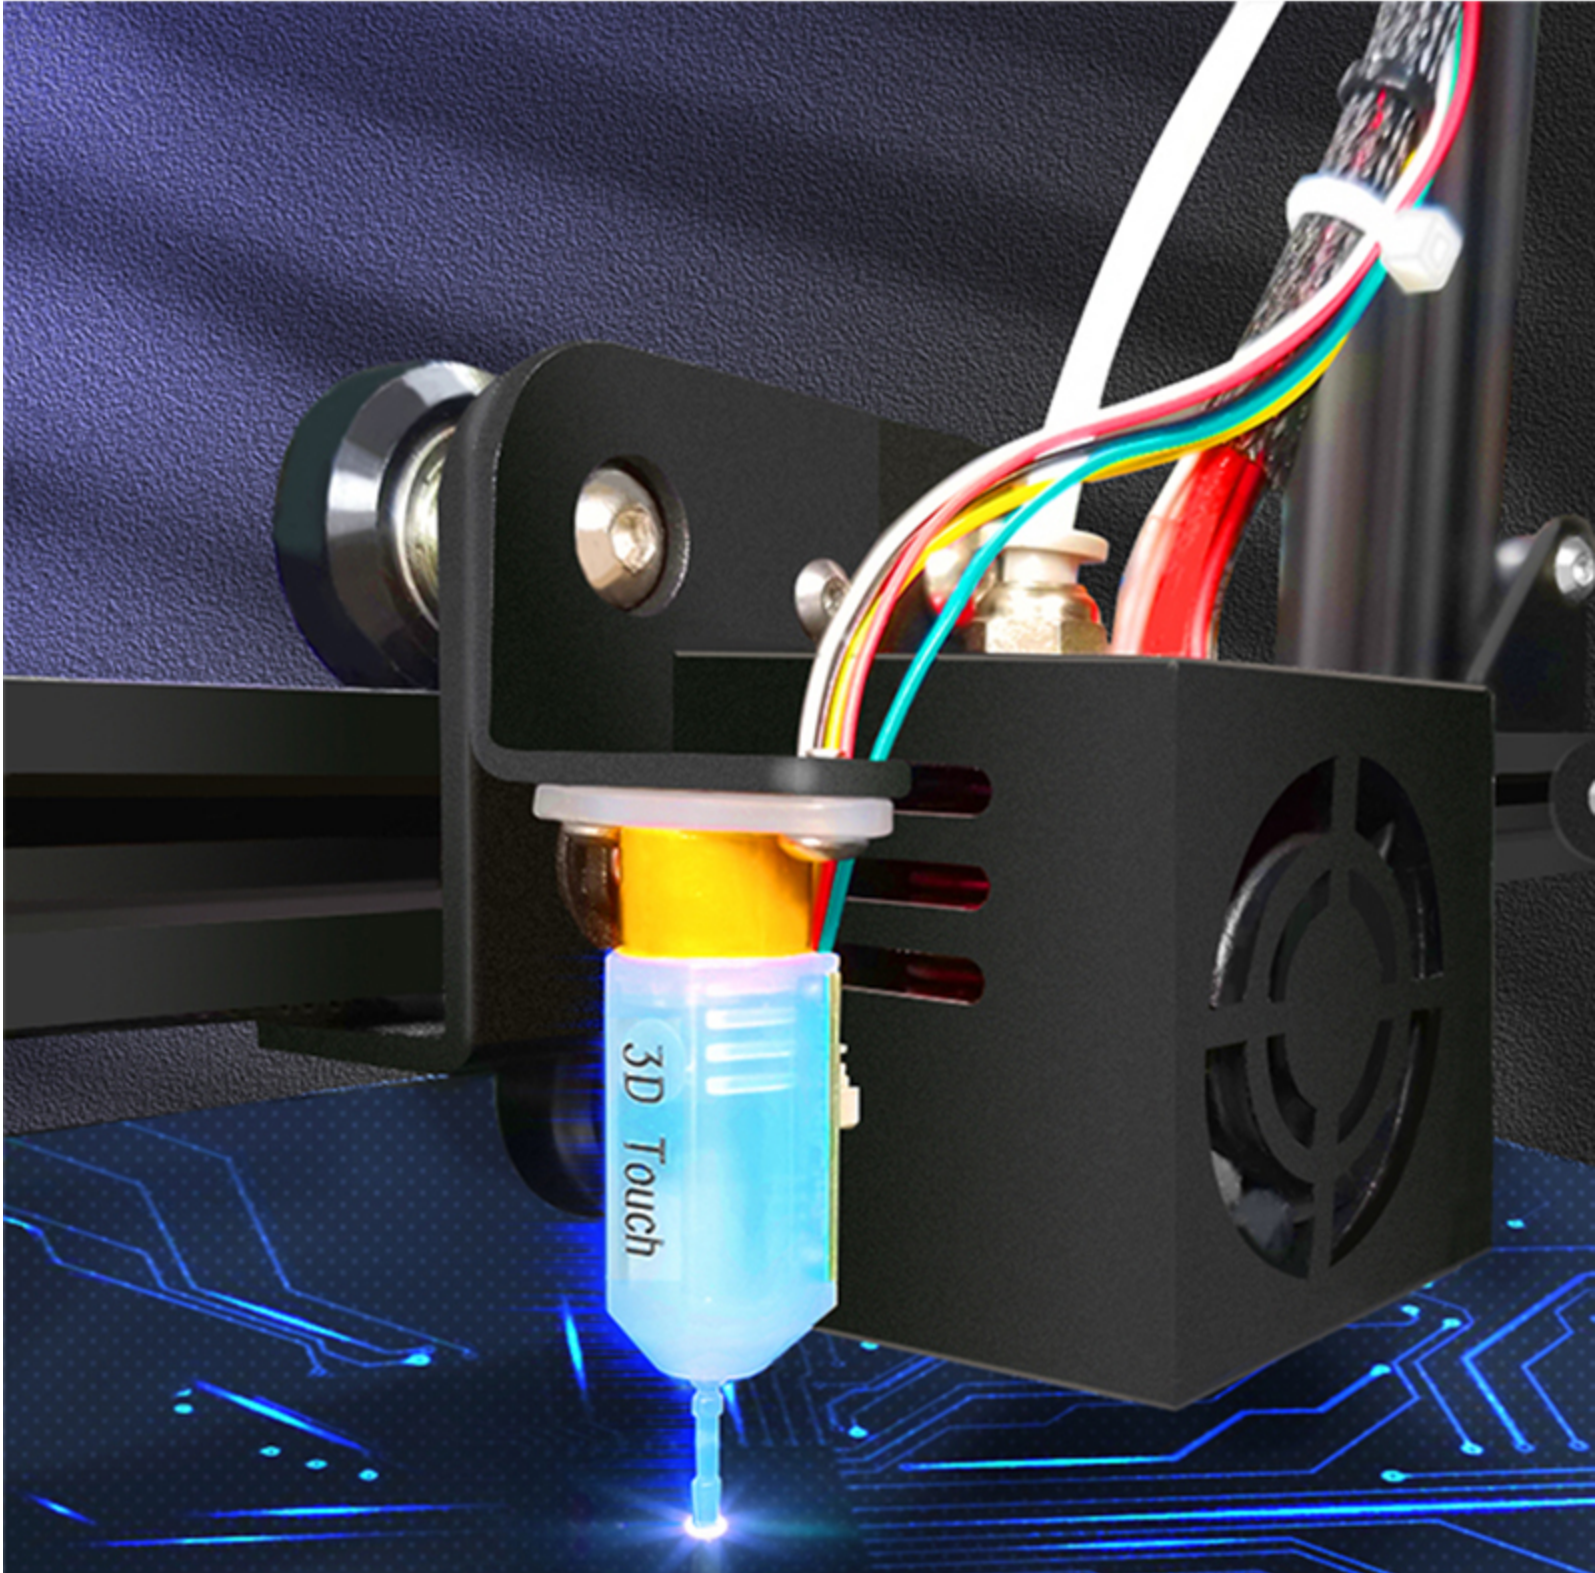

Kit 3D-Touch Auto Leveling Sensor

[Read More](#)

SKU: 3DW8TWBDCGBQ8

Price: 199.00 DH

Stock: outofstock

Categories: [Spare Parts](#)

Product Description

Product display

Sensor mounting bracket