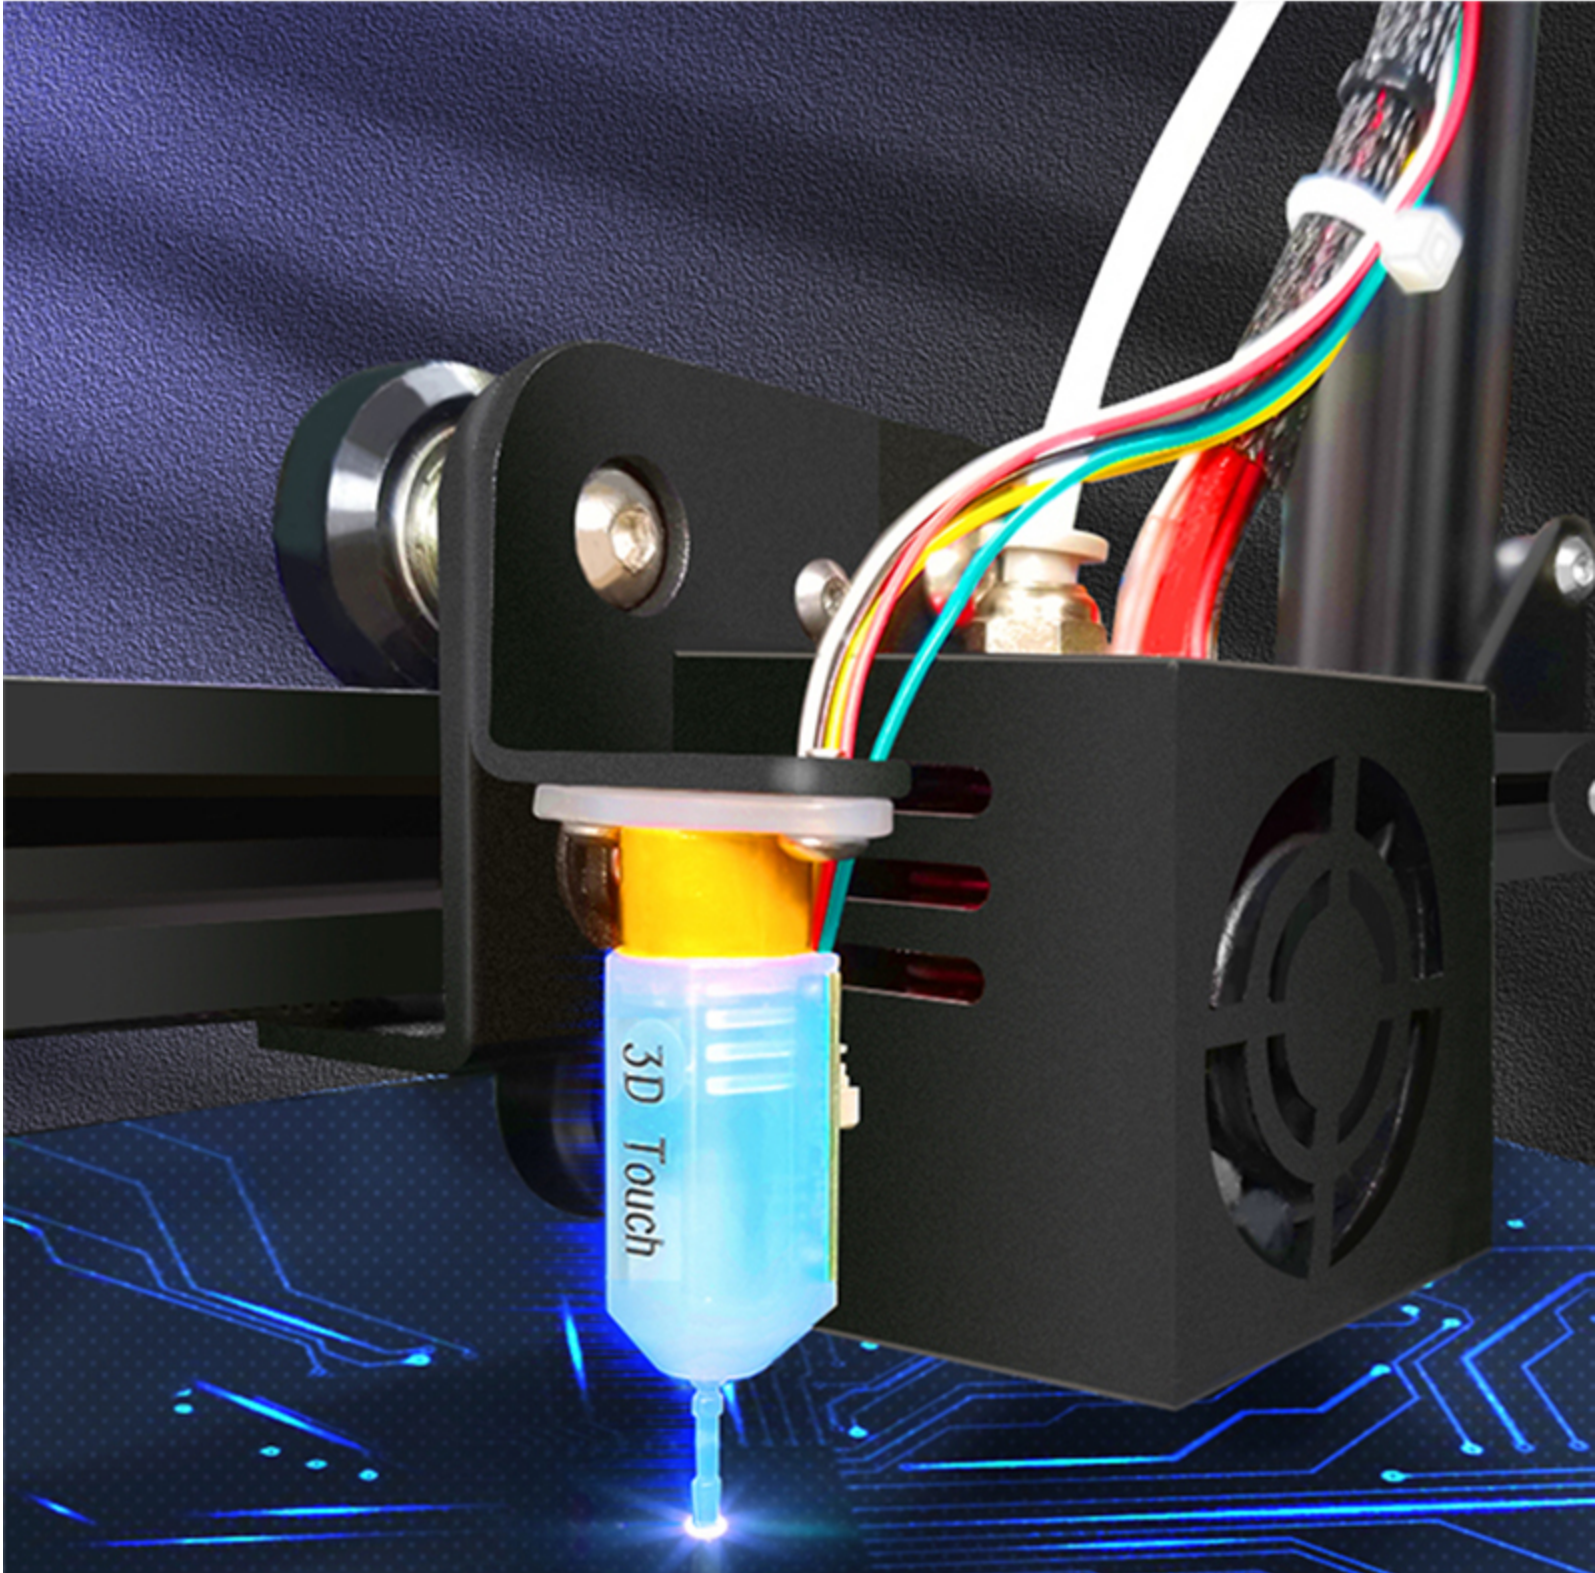

Kit 3D-Touch Auto Leveling Sensor

[Read More](#)

SKU: 3DW8TWBDCGBQ8

Price: 199.00 DH

Stock: instock

Categories: [Spare Parts](#)

Product Description

Product display

Sensor mounting bracket