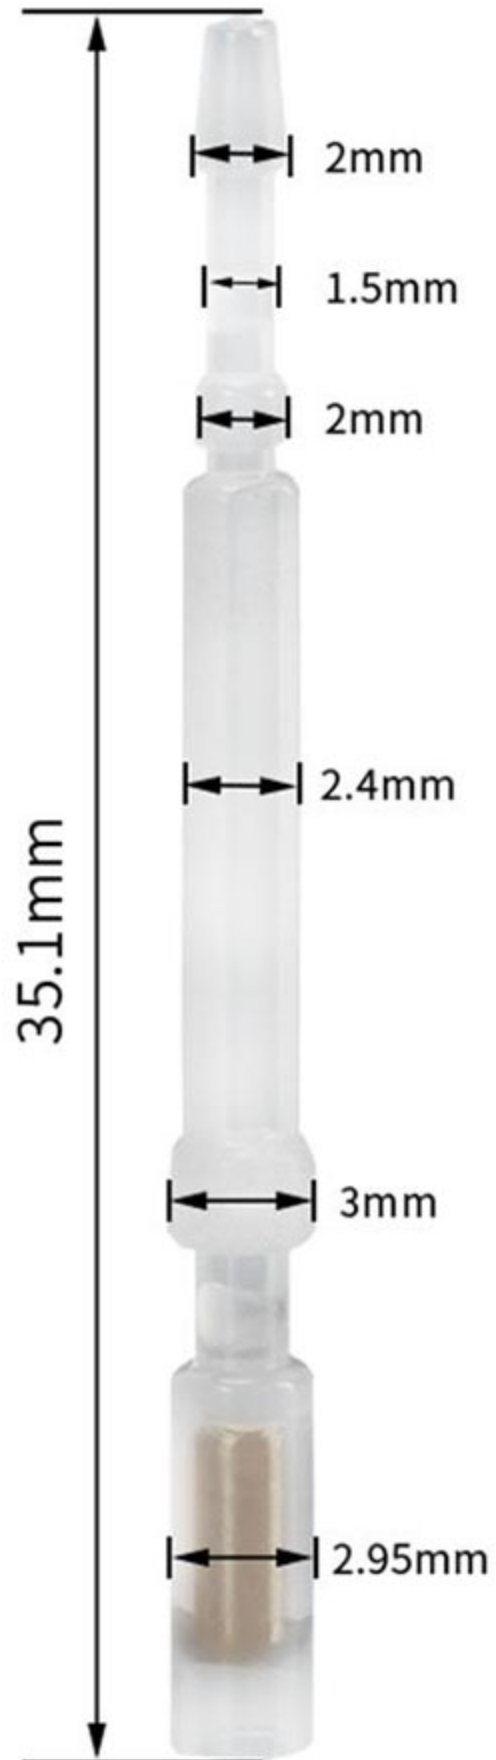

Kit 3D-Touch Auto Leveling Sensor

[Read More](#)

SKU: 3DW8TWBDCGBQ8

Price: 199.00 DH

Stock: outofstock

Categories: [Spare Parts](#)

Product Description

Product display

Sensor mounting bracket