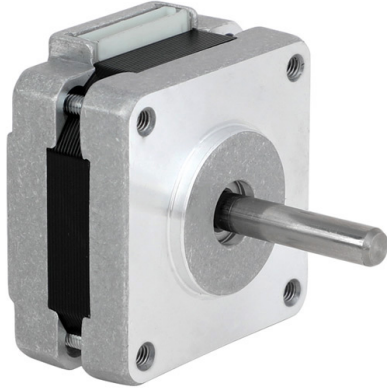

Pancake Stepper motor for Direct Drive Extruder

[Read More](#)

SKU: 3DWN193TH954B

Price: 159.00 DH

Stock: instock

Categories: [Spare Parts](#)

Product Description

Nema17 Outgoing mode: two-phase four-wire (yellow A+ , grey A- , red B+ , green B-) plug-in type Ref : 17HS08-1004S Condition : new
